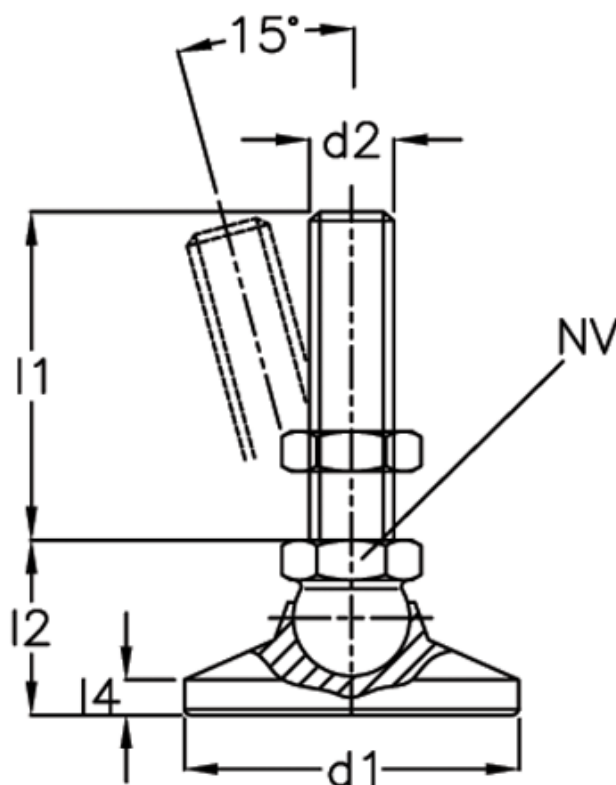

Article number: 20343260M2498OS
Description: E+G Levelling foot
GN 343.2-60-M24-98-OS
Note: 0

Measures

$d1 = 60$
 $d2 = M24$
 $l1 = 98$
 $l2 = 36$
 $l3 = -$
 $l4 = 8.5$
 $l5 = -$
 $NV = 24$

Static load = 95
Weight in (g) = 610